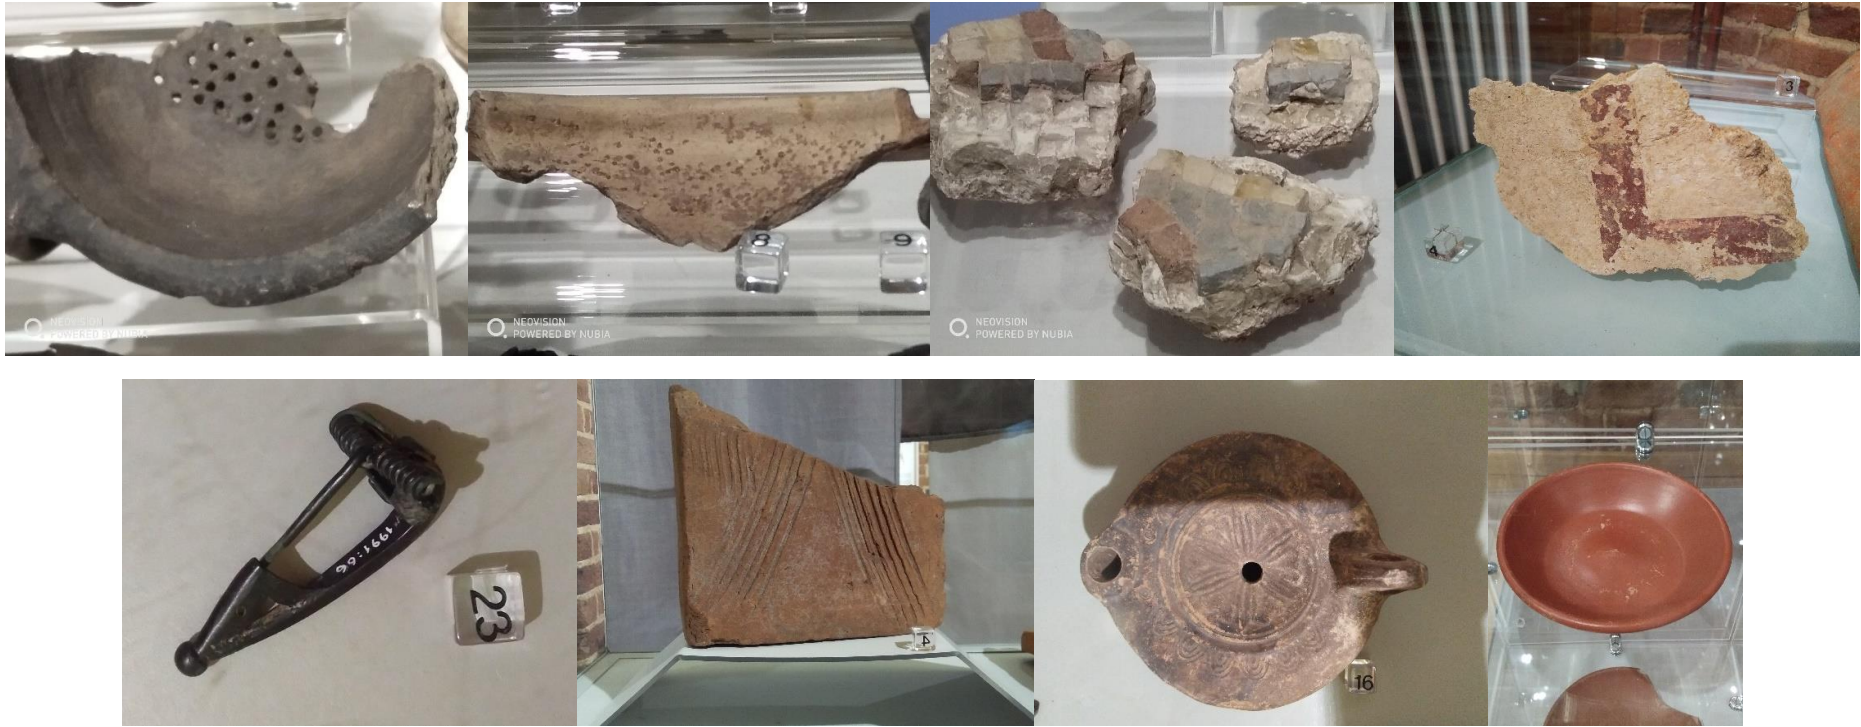

# Roman object challenge

Pictured are some Roman objects from the museum's permanent exhibition and a special exhibition called Villa.

Draw a line from each picture to the description of what it is and what it is used for. Answers are at the bottom of the page.

**A: Mortarium.**

Used for mashing up food.

**B: Flue.**

Part of a hypocaust (heating).

**C: Wall painting.**

Used to decorate a villa.

**D: Samian ware bowl.**

Glossy red bowl used for food.

**E: Colander.**

A type of sieve.

**F: Mosaic.**

Decoration made with cubes.

**G: Fibula brooch.**

Used to secure clothes.

**H: Oil lamp.**

Used for light at night.