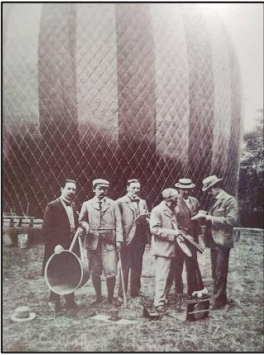

## Design and colour in a hot air balloon

Cold Ash resident, Rev. John Bacon is known for his scientific balloon ascents. This photograph shows his first ascent from Shaw House, Newbury on 27<sup>th</sup> July 1898. He is the bearded gentleman in the middle of the picture, and you can see the hot air balloon he used in the background, His daughter, Gertrude Bacon, who often accompanied her father, took this photograph. Their story is featured in a special exhibition at the Museum called Place to Place.

Using colouring pencils or felt tip pens, design and colour in the hot air balloon below and draw yourself onto the picture.