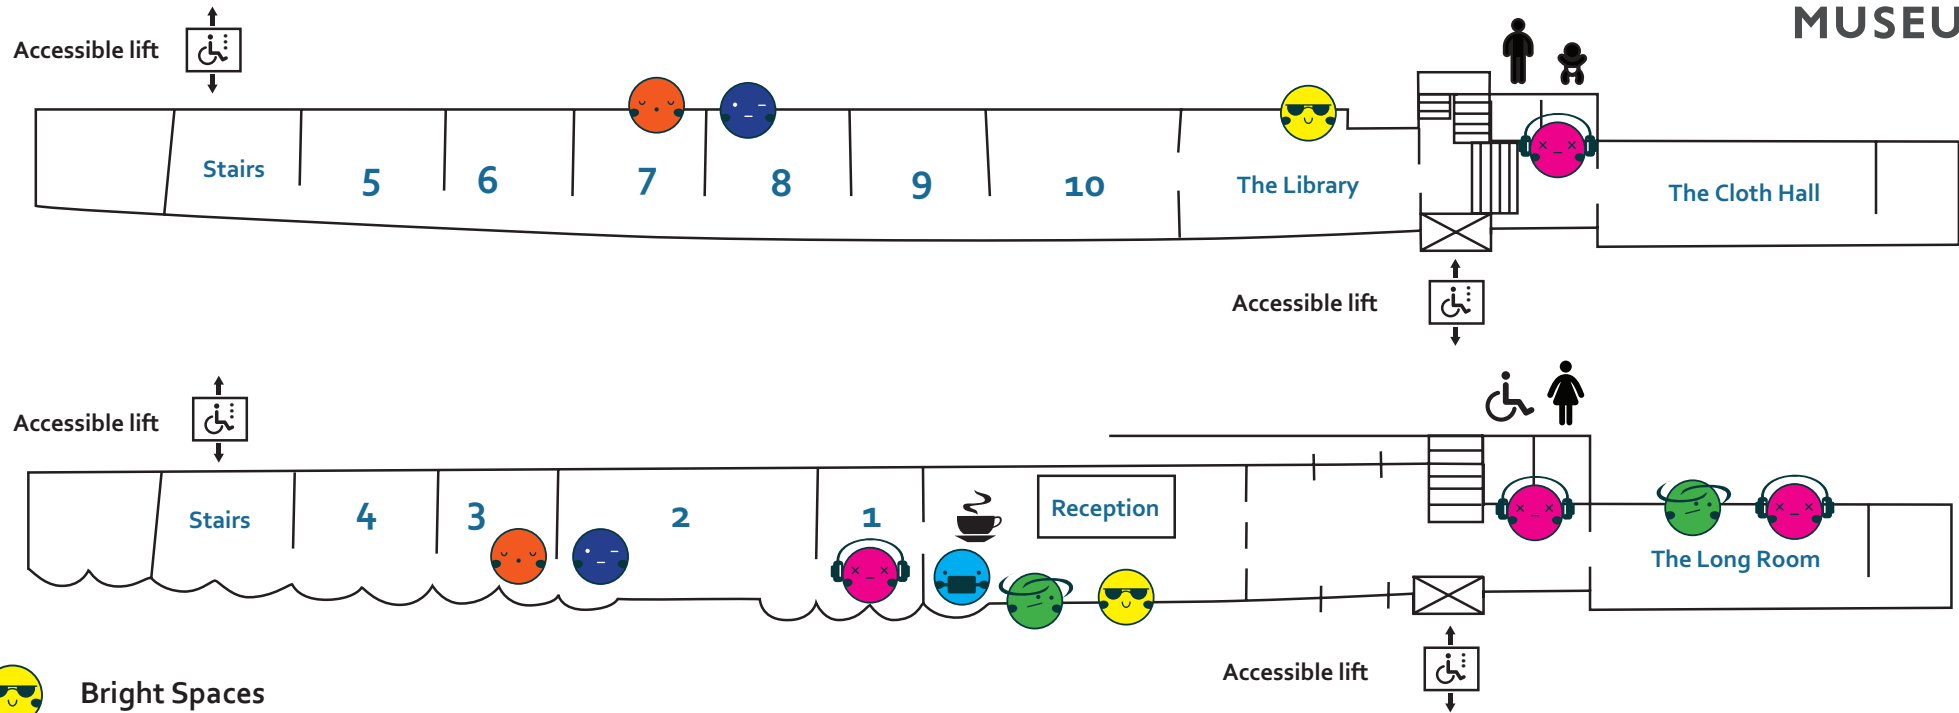

Sensory Map

-  **Bright Spaces**
-  **Dimly Lit Spaces:** Galleries have a mix of low level lighting and spot lights in the cabinets
-  **Busy Spaces:** Cafe, The Long Room: Family craft activities
-  **Quiet Spaces:** Galleries: seating and quiet activities, The Library: Area with tables and chairs
-  **Noisy Spaces:** The Long Room: Family craft activities, Toilets: Hand dryers, Gallery 1: Ambient sound from film (activated with button)
-  **Smelly Spaces:** Cafe